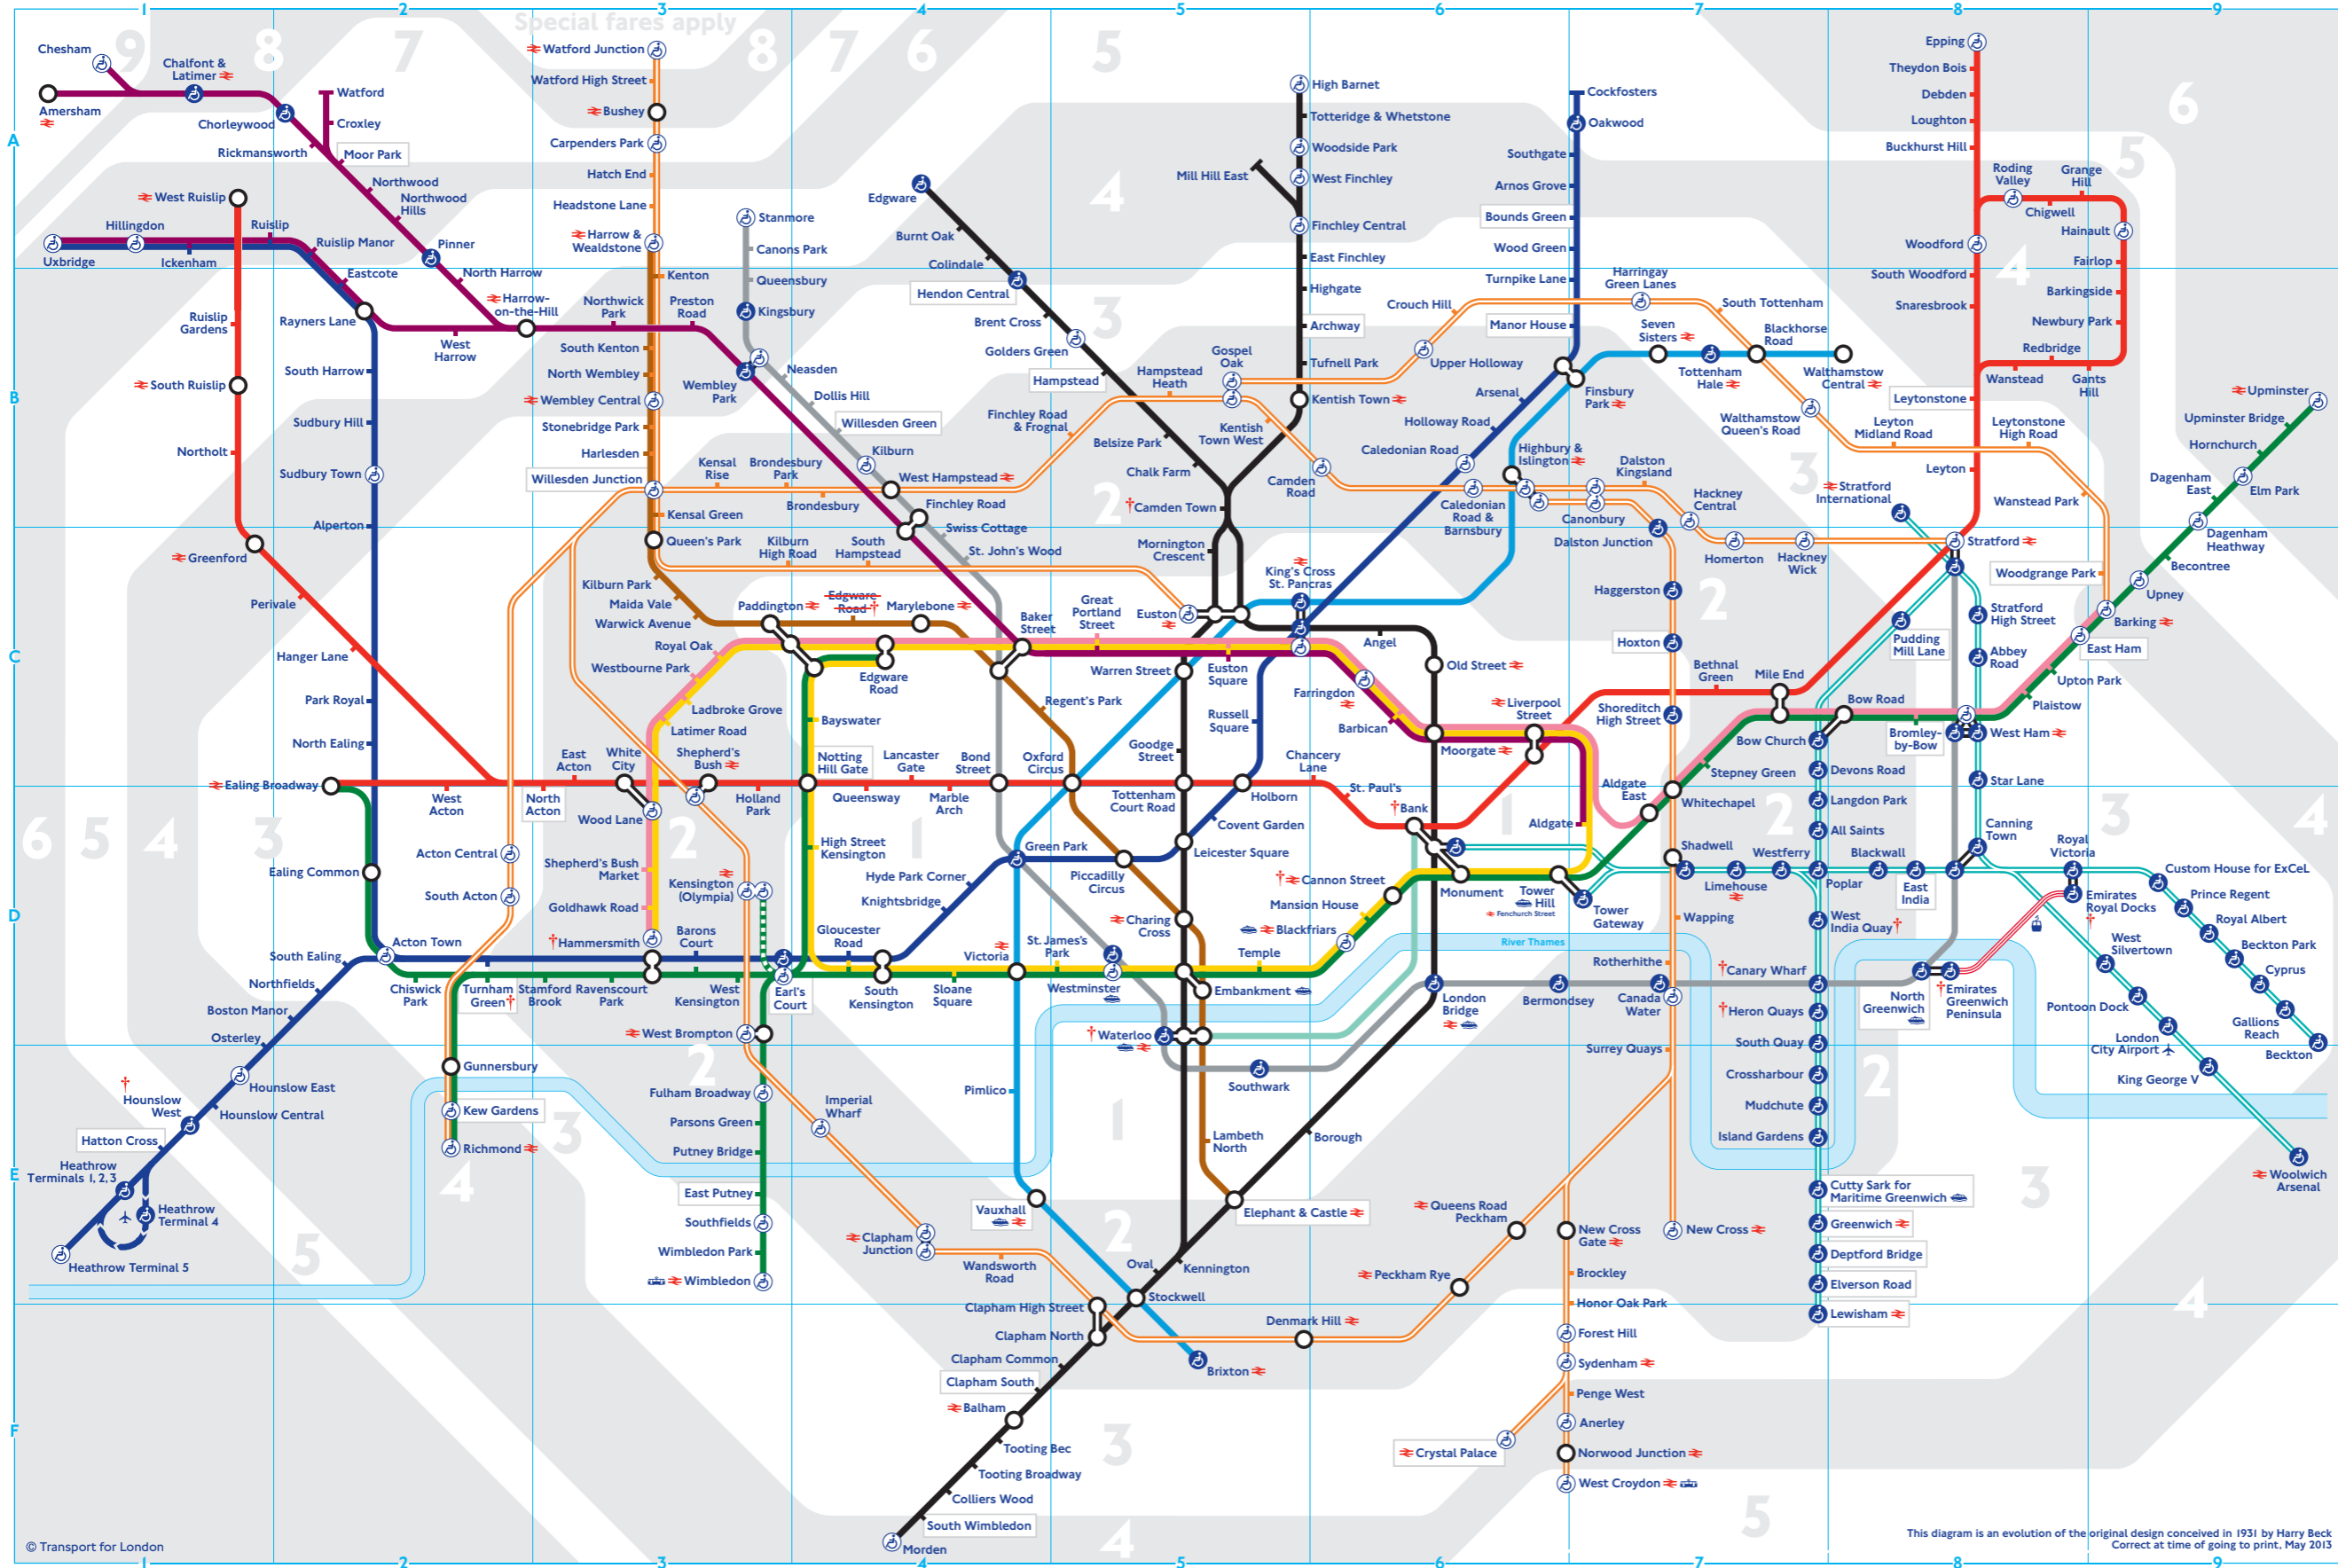

Tube map

Check before you travel

Bank
 Waterloo & City line open between Bank and Waterloo 0621-2148 Mondays to Fridays and 0802-1837 Saturdays. Between Waterloo and Bank 0615-2141 Mondays to Fridays and 0800-1831 Saturdays. Closed Sundays and Public Holidays

Camden Town
 Sunday 1300-1730 open for interchange and exit only

Canary Wharf
 Step-free interchange between Underground, Canary Wharf DLR and Heron Quays DLR stations at street level

Cannon Street
 Open until 1200 Mondays to Fridays and 0730-1930 Saturdays. Closed Sundays and Public Holidays

Edgware Road
 Bakerloo line station closed from 25 May until late December 2013

Emirates Greenwich Peninsula and Emirates Royal Docks
 Special fares apply. Open 0700-2100 Mondays to Fridays, 0800-2100 Saturdays, 0900-2100 Sundays and 0800-2100 Public Holidays. Opening hours are reduced by one hour in the evening after 1 October 2013 and may be extended on certain events days. Please check close to the time of travel

Hounslow West
 Step-free access for manual wheelchair users only

Turnham Green
 Served by Piccadilly line trains until 0650 Monday to Saturday, 0745 Sunday and after 2230 every evening. At other times use District line